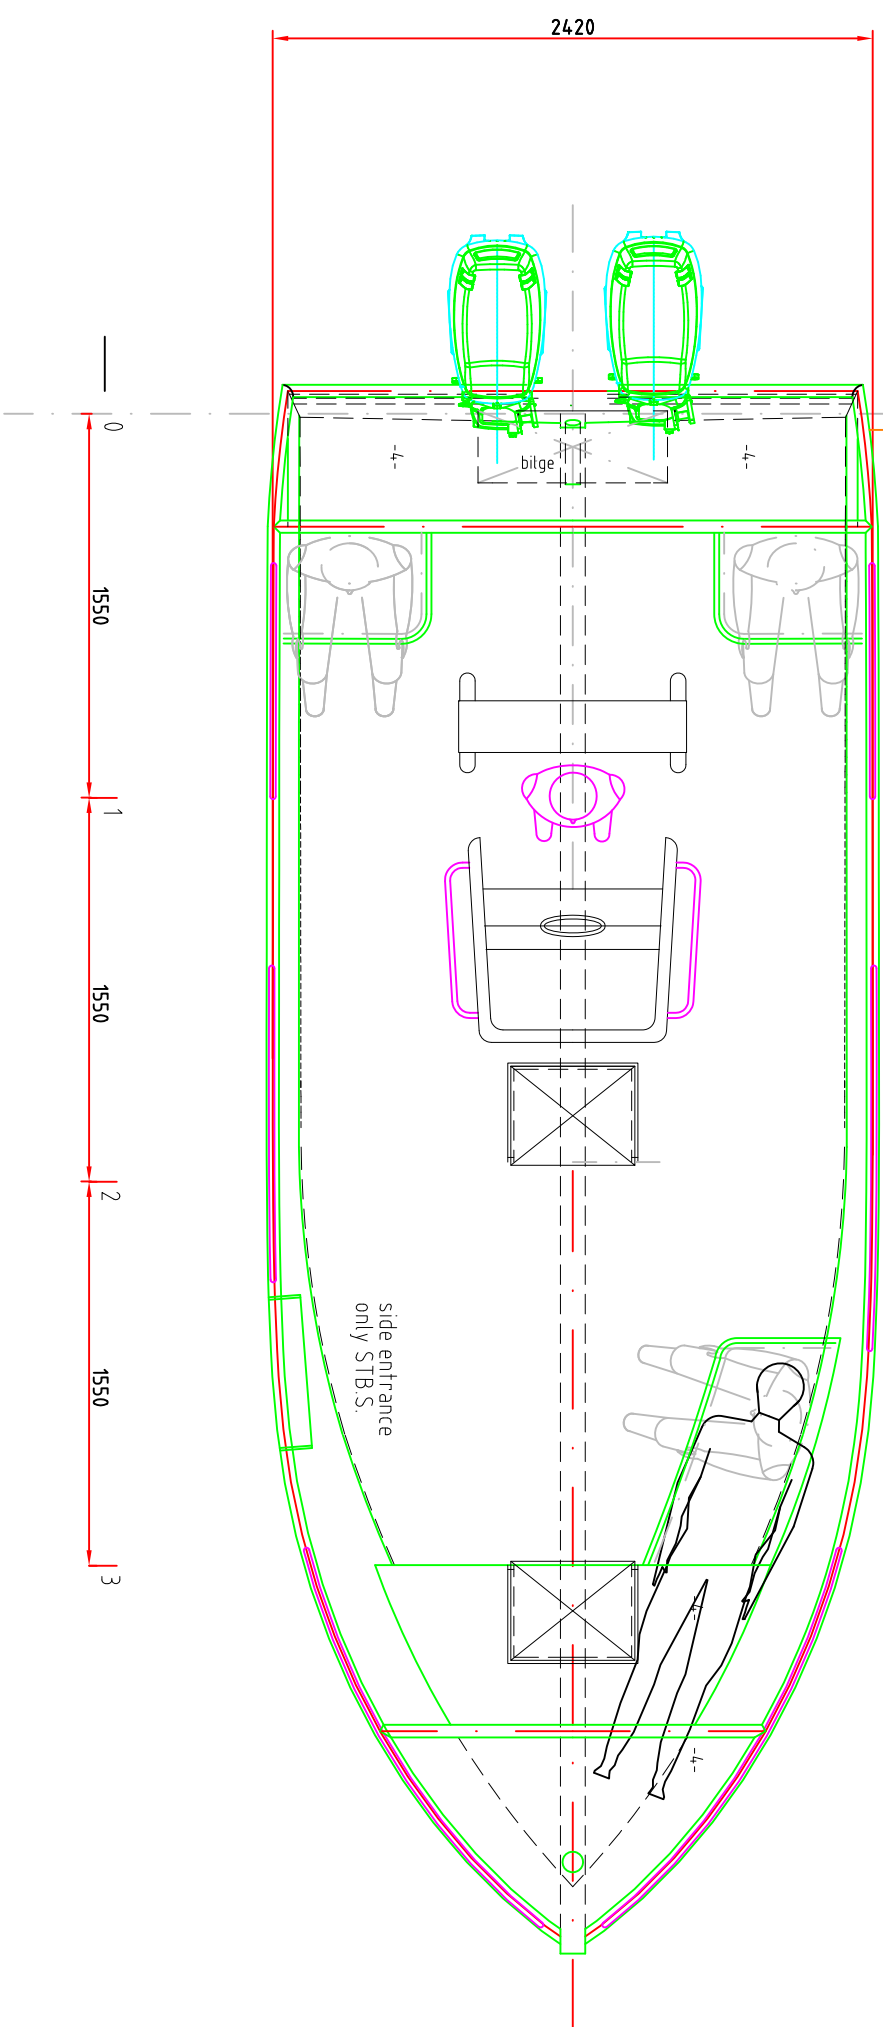

TRANSOM

SIDE VIEW

TOP VIEW

OUTBOARD ENGINE upto 180 Hp total

REVISION	DATE	REMARKS
1	13-08-07	comments 17-07-07 added

DRAWN : MEV	PROJECTOR : -	OPERATION OR CORRECTION OF ANY INFORMATION CONTAINED IN THIS DRAWING IS STRICTLY PROHIBITED WITHOUT WRITTEN CONSENT FROM ELMO OUTBOARD SERVICES BV	MEASUREMENTS : MM
SCALE : 1:1	DATE : 02-10-07		TOLERANCES UNLESS STATED OTHERWISE : ±1

		TITLE :	SIZE
ELMO OUTBOARD SERVICES BV Rotterdamseweg 10 4413 BZ IJsselstein www.elmo.nl		GENERAL ARR'WNT ALUNAUTIC SB 650	A1
DRAWINGNUMBER SB 650-01			REVISION 2

DRAWING NOT TO BE USED FOR MEASUREMENTS