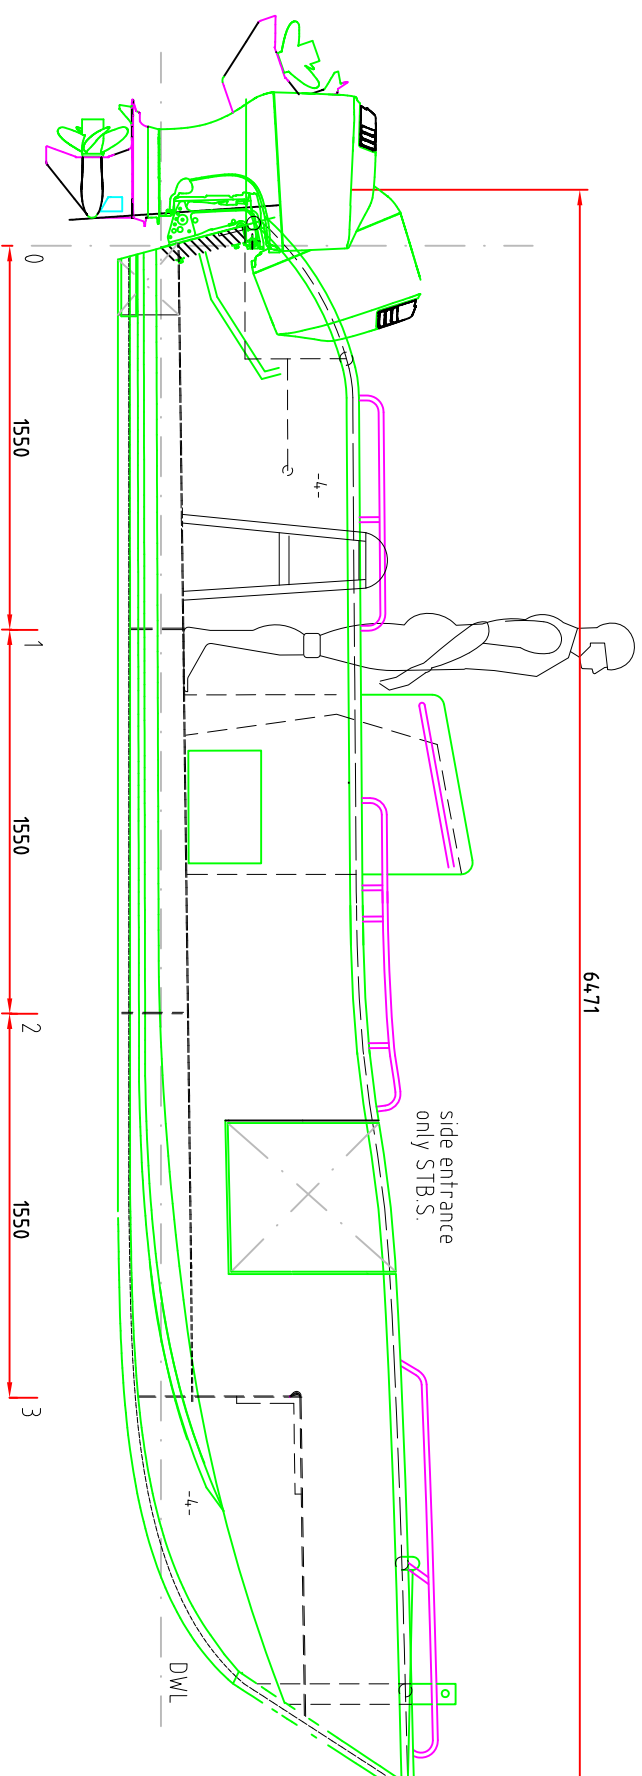

TRANSOM

SIDE VIEW

TOP VIEW

OUTBOARD ENGINE upto 180 Hp total

REVISION	DATE	REMARKS
1	13-08-07	comments 17-07-07 added

DRAWN : MEV	PROJECTOR : -	OPERATION OR CORRECTION OF ANY INFORMATION CONTAINED IN THIS DRAWING IS STRICTLY PROHIBITED WITHOUT WRITTEN CONSENT FROM ELMO OUTBOARD SERVICES BV	MEASUREMENTS : MM
SCALE : 1:1	DATE : 02-10-07		TOLERANCES UNLESS STATED OTHERWISE : ±1

		TITLE :	SIZE
ELMO OUTBOARD SERVICES BV Rotterdamseweg 10 4413 BZ IJsselstein www.elmo.nl		GENERAL ARR'WNT ALUNAUTIC SB 650	A1
DRAWINGNUMBER SB 650-01			REVISION 2

DRAWING NOT TO BE USED FOR MEASUREMENTS