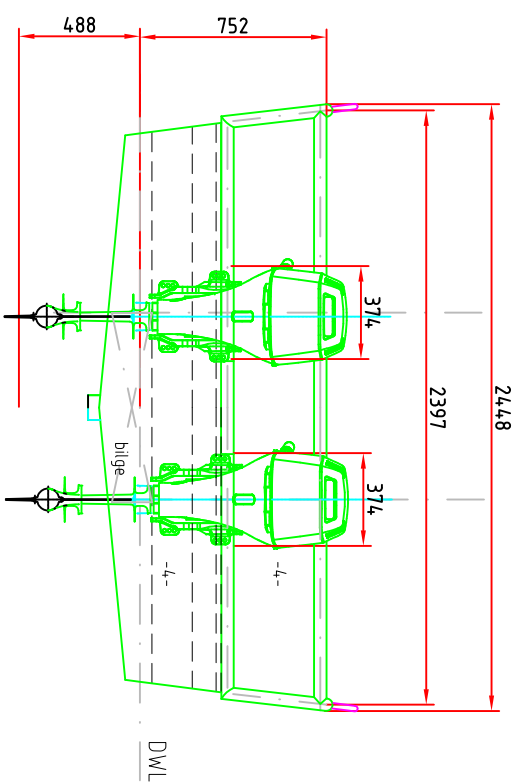

TRANSOM

SIDE VIEW

TOP VIEW

OUTBOARD ENGINE upto 180 Hp total

REVISION	DATE	REMARKS
1	13-08-07	comments 17-07-07 added

DRAWN : MEV	PROJECTOR : -	OPERATION OR CORRECTION OF ANY INFORMATION CONTAINED IN THIS DRAWING IS STRICTLY PROHIBITED WITHOUT WRITTEN CONSENT FROM ELMO OUTBOARD SERVICES BV	MEASUREMENTS : MM
SCALE : 1:1	DATE : 02-10-07		TOLERANCES UNLESS STATED OTHERWISE : ±1

		TITLE :	SIZE
ELMO OUTBOARD SERVICES BV Rotterdamseweg 10 4413 BZ IJsselstein www.elmo.nl		GENERAL ARR'WNT ALUNAUTIC SB 650	A1
DRAWINGNUMBER SB 650-01			REVISION 2

DRAWING NOT TO BE USED FOR MEASUREMENTS